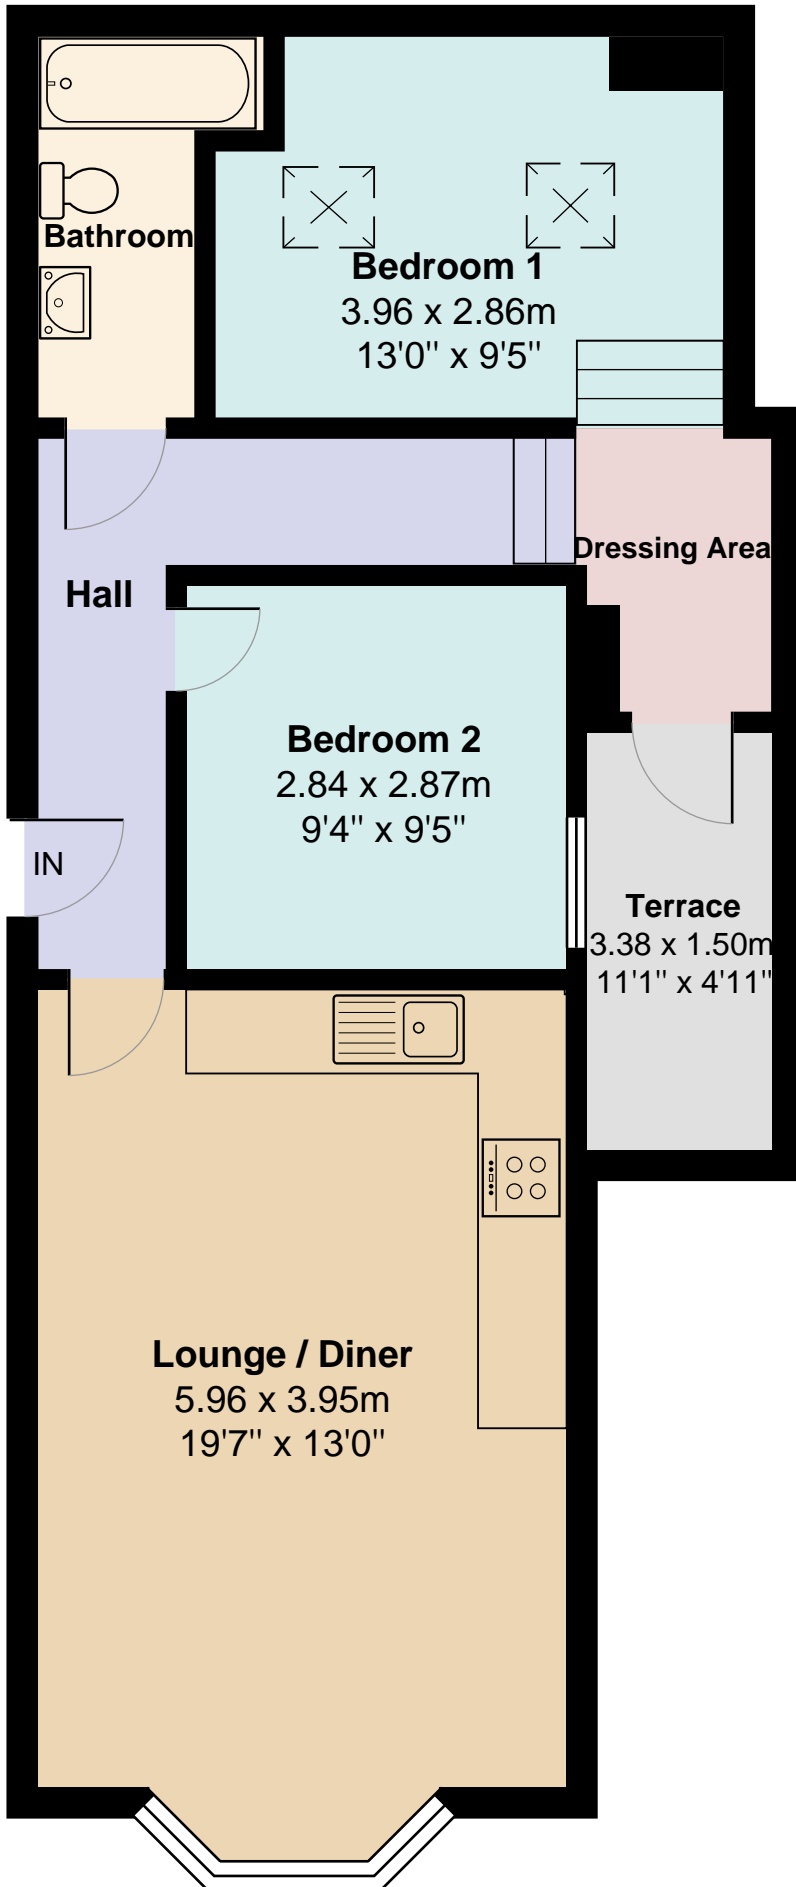

Ellesdon House, DA6

Total Area: 57.2 m² ... 615 ft²

All measurements are approximate and for display purposes only